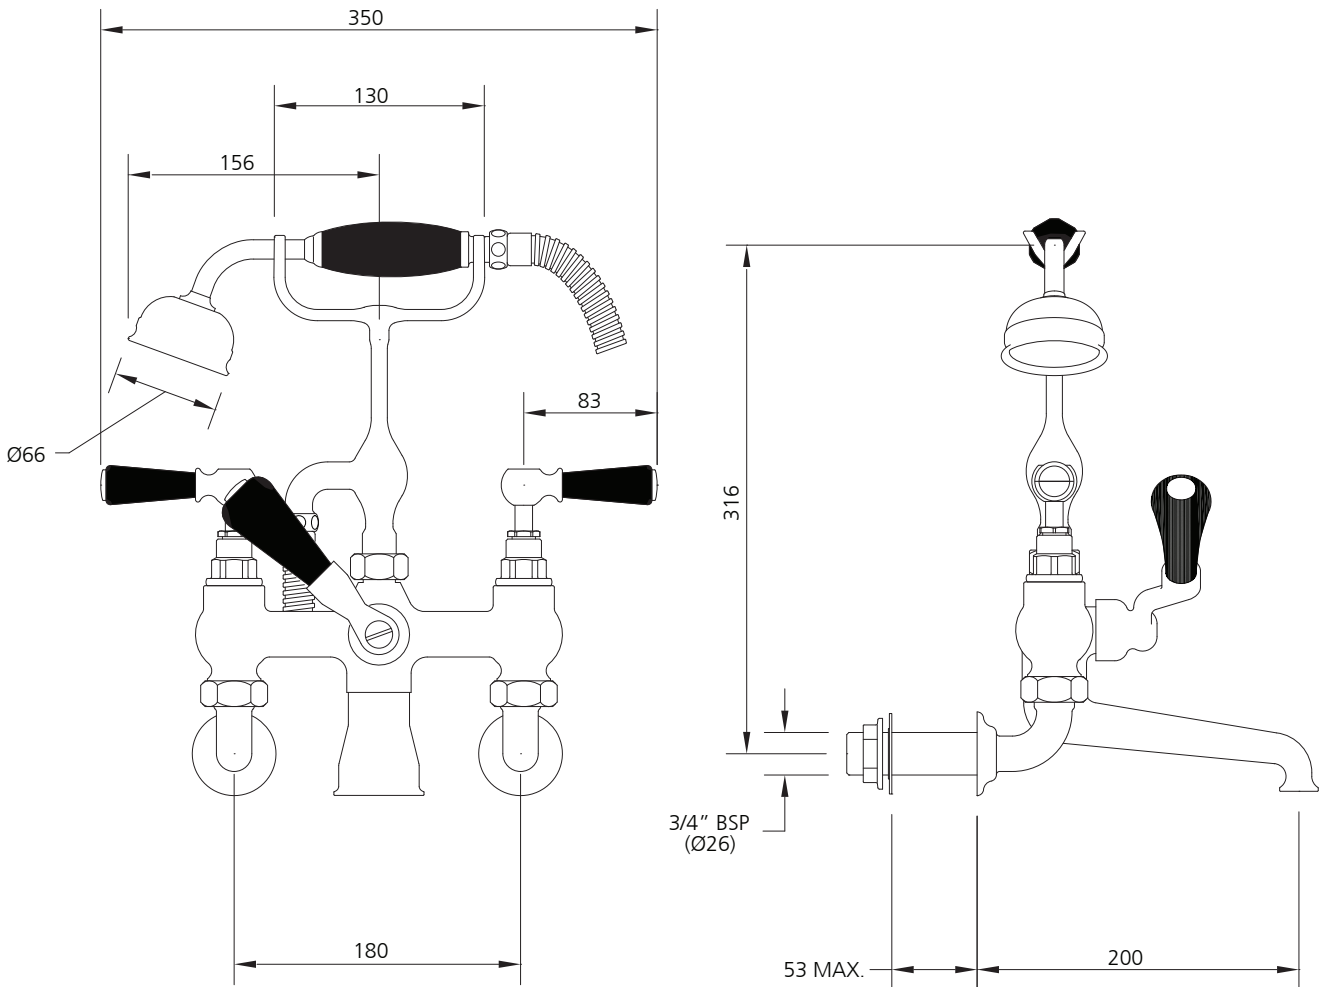

LEFROY BROOKS

IBROC HOUSE ESSEX ROAD
HODDESDON HERTS EN11 0QS UK
T: +44 (0)1992 708 316 F: +44 (0)1992 708 317

BL-1166

CLASSIC WALL MOUNTED BATH SHOWER MIXER (3/4")
WITH BLACK LEVERS

DIMENSIONAL DATA SHEET

DATE: 18 May 2010

ISSUE: 020 A

©COPYRIGHT 2010. CHRISTO LEFROY BROOKS. ALL RIGHTS RESERVED.

DIMENSIONS IN MILLIMETRES

WHILST EVERY EFFORT IS MADE TO ENSURE THE ACCURACY OF THESE DATA SHEETS THEY ARE SUBJECT TO CHANGE WITHOUT NOTICE AS PART OF THE COMPANY'S PRODUCT DEVELOPMENT PROCESS